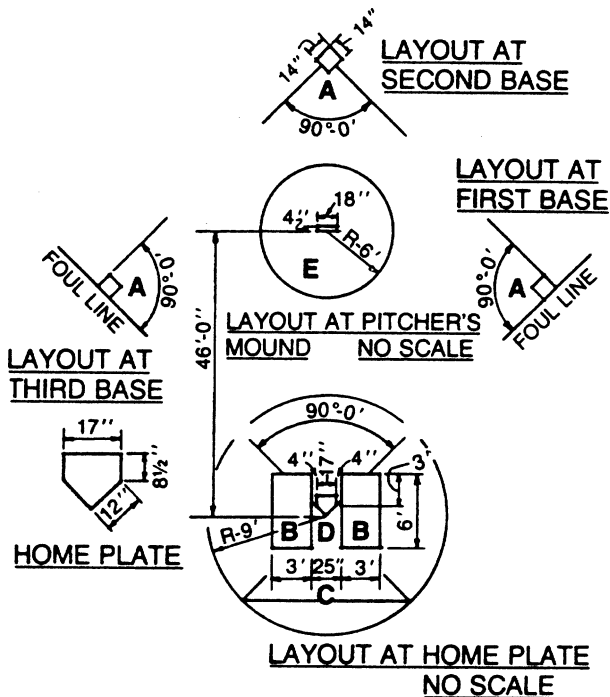

Suggested Guide for Construction of Dixie Youth Baseball Playing Field.
 See Official Rules for Exact Dimensions for Each Section of Playing Field in Current Rule Guide.

NOTE—The base runners path on the first base line shall be three (3) feet outside of the foul line and shall begin thirty (30) feet from home plate and extend to the direction of first base (parallel to foul line).

For any new field constructed, it is recommended that foul lines be a minimum of 180 feet or a maximum of 200 feet.

LEGEND

- A—1st, 2nd, 3rd Bases
- B—Batter's Box
- C—Catcher's Box
- D—Home Plate
- E—Pitcher's Mound

DETAILS OF BATTER'S BOX