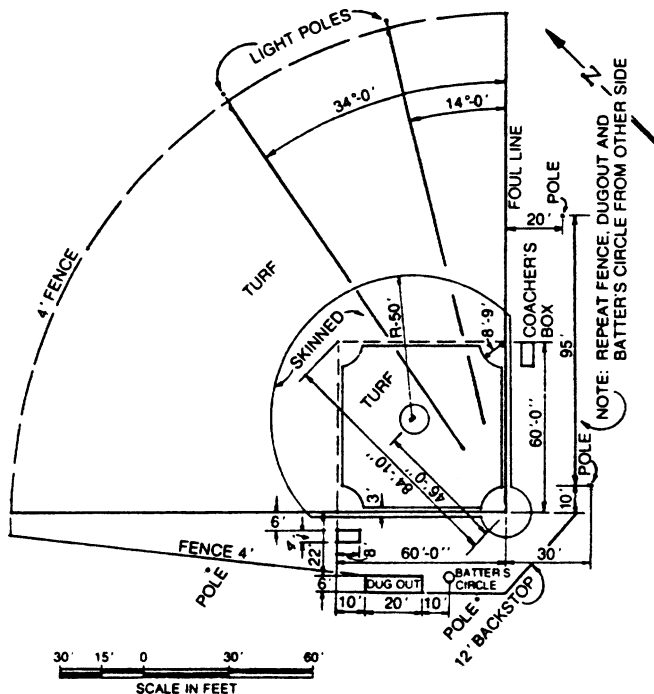

Suggested Guide for Construction of Dixie Youth Baseball Playing Field.
 See Official Rules for Exact Dimensions for Each Section of Playing Field in Current Rule Guide.

NOTE—The base runners path on the first base line shall be three (3) feet outside of the foul line and shall begin thirty (30) feet from home plate and extend to the direction of first base (parallel to foul line).

For any new field constructed, it is recommended that foul lines be a minimum of 180 feet or a maximum of 200 feet.

LEGEND

- A—1st, 2nd, 3rd Bases
- B—Batter's Box
- C—Catcher's Box
- D—Home Plate
- E—Pitcher's Mound

DETAILS OF BATTER'S BOX